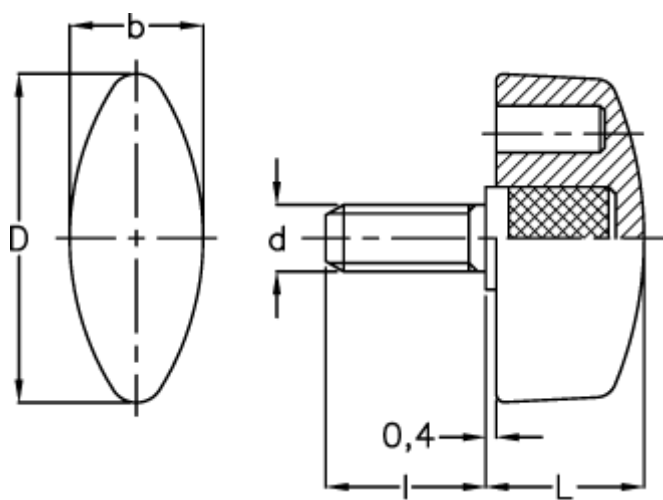

Data Sheet

Article number: 2302008472
Description: E+G Wing knob
CT.476/40 p-M10x20

Measures

b = 15.5
d = 40
d 6g = M10
l = 20
L = 17